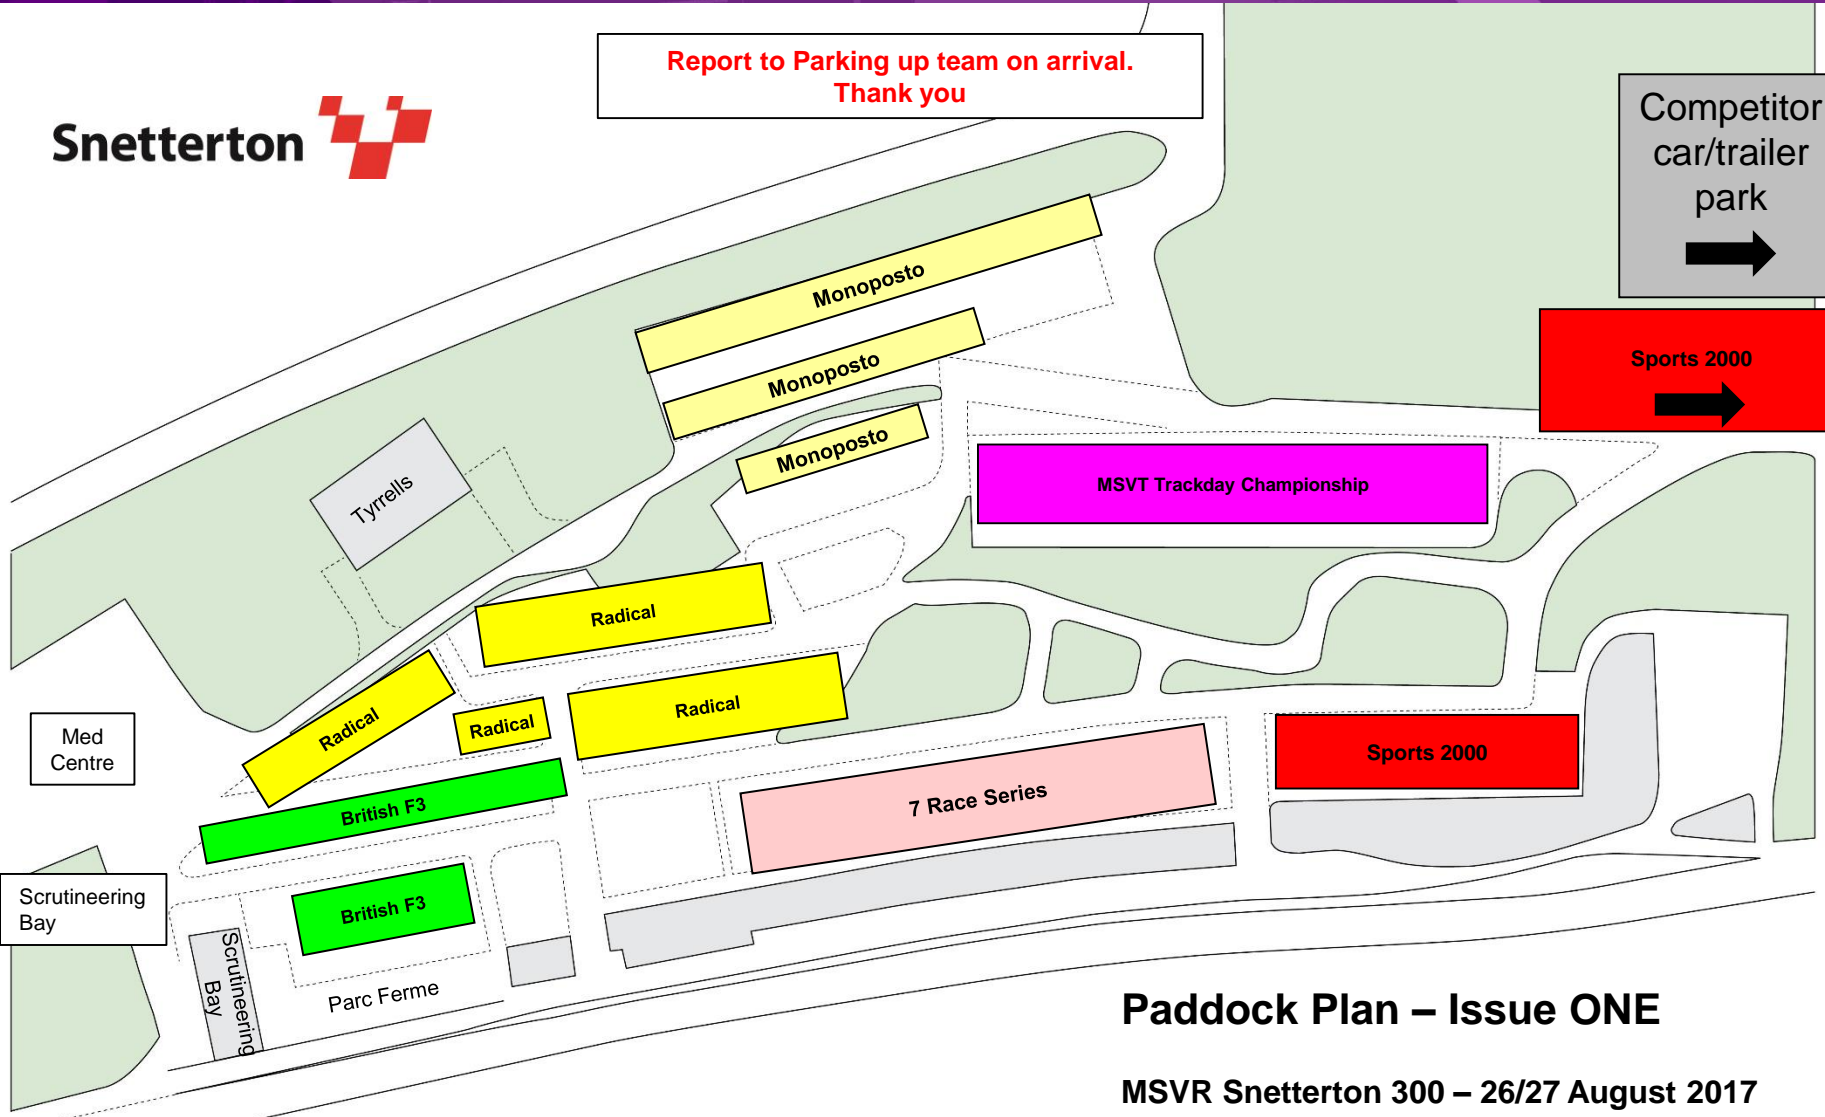

Report to Parking up team on arrival.
Thank you

Competitor
car/trailer
park

Sports 2000

Paddock Plan – Issue ONE

MSVR Snetterton 300 – 26/27 August 2017