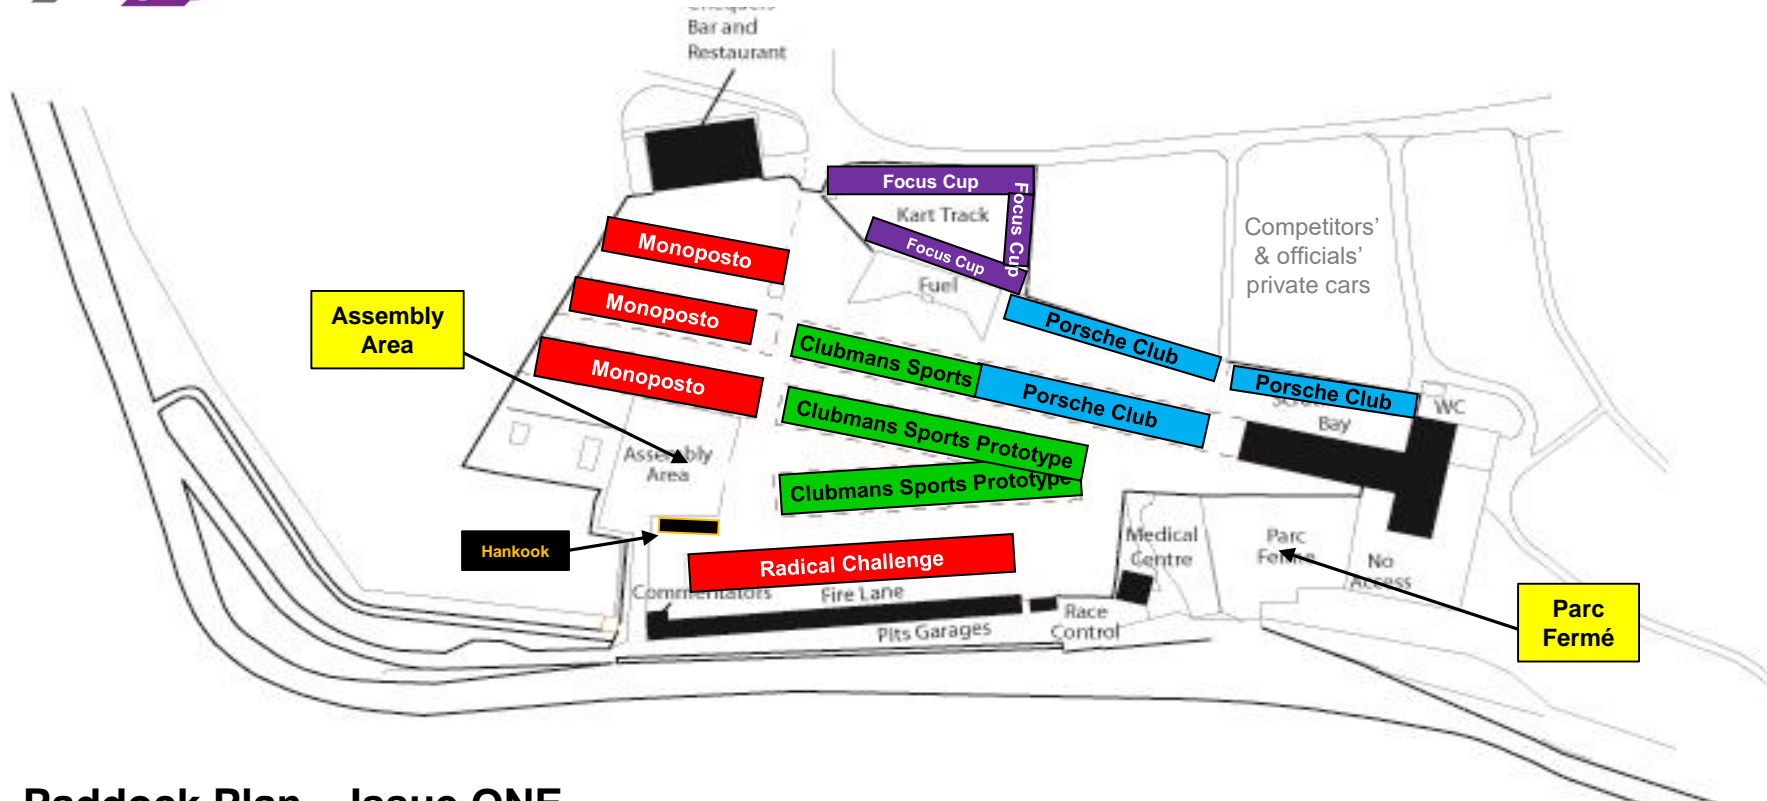

Paddock Plan

Paddock Plan – Issue ONE

Oulton Park
25 July 2020
Saturday

Cables in the paddocks MUST be covered with a proprietary cable cover.

Please be considerate when using tail lifts. DO NOT leave them halfway up as they can cause injury.