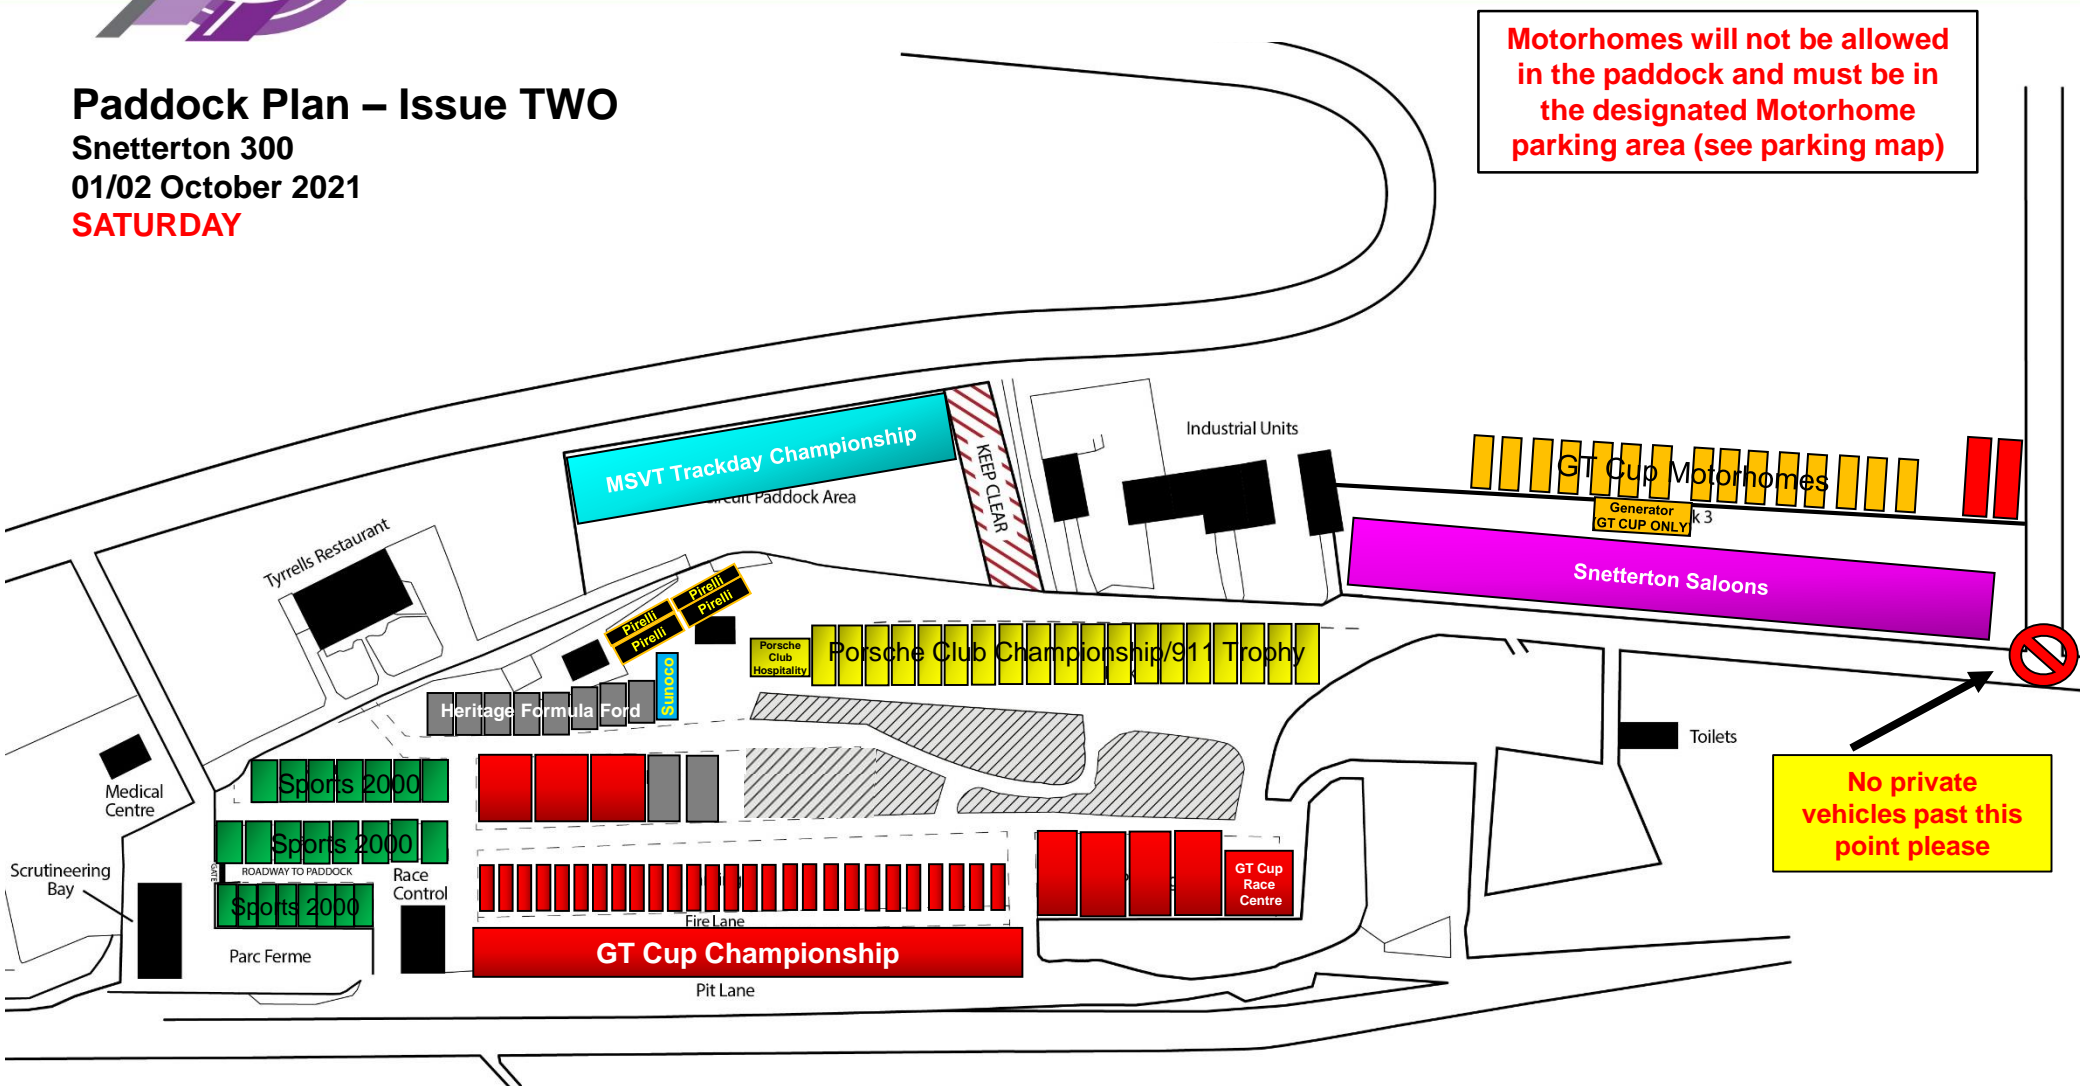

Paddock Plan – Issue TWO

Snetterton 300

01/02 October 2021

SATURDAY

Motorhomes will not be allowed in the paddock and must be in the designated Motorhome parking area (see parking map)

No private vehicles past this point please

Paddock Plan – Issue TWO

Snetterton 300

01/02 October 2021

SUNDAY

Motorhomes will not be allowed in the paddock and must be in the designated Motorhome parking area (see parking map)

No private vehicles past this point please