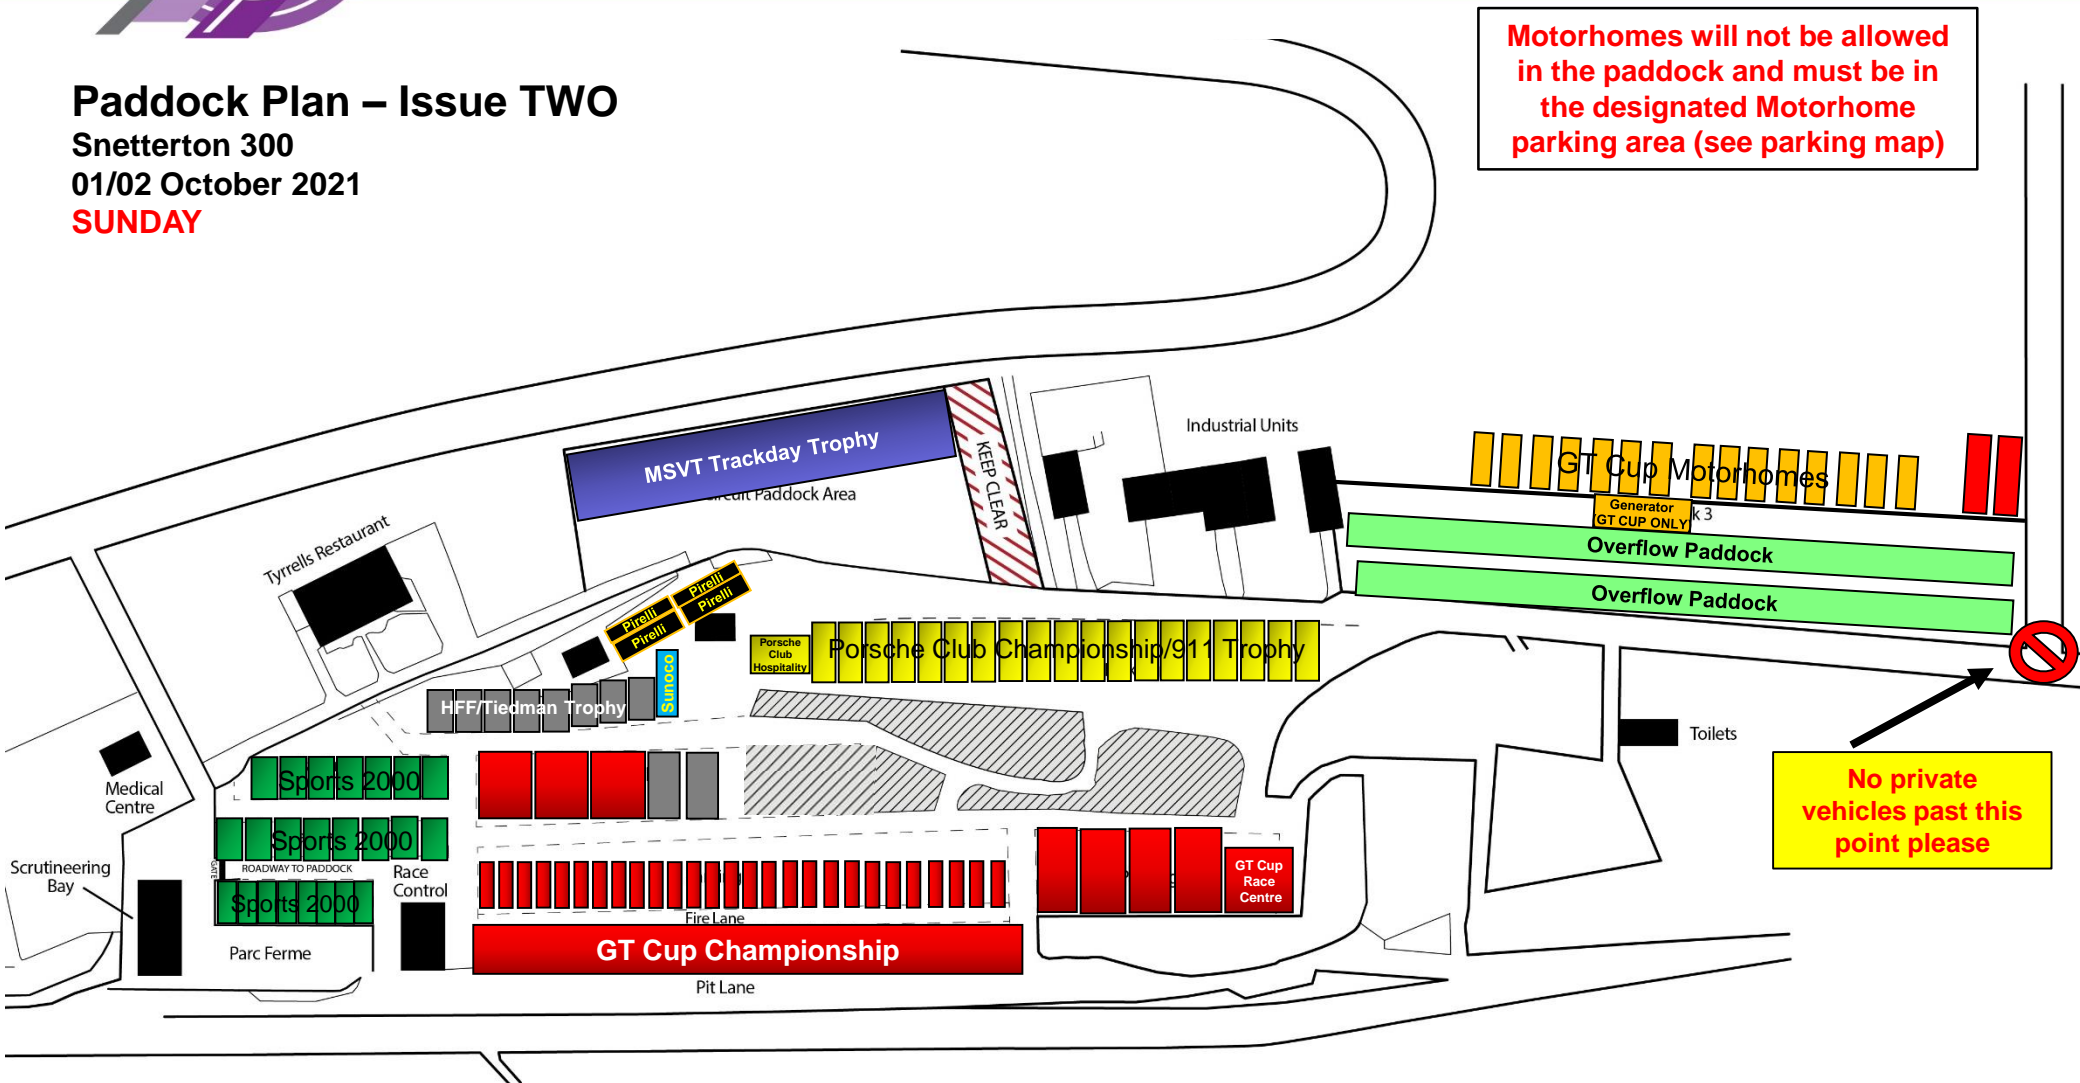

Paddock Plan – Issue TWO

Snetterton 300

01/02 October 2021

SATURDAY

Motorhomes will not be allowed in the paddock and must be in the designated Motorhome parking area (see parking map)

No private vehicles past this point please

Paddock Plan – Issue TWO

Snetterton 300

01/02 October 2021

SUNDAY

Motorhomes will not be allowed in the paddock and must be in the designated Motorhome parking area (see parking map)

No private vehicles past this point please