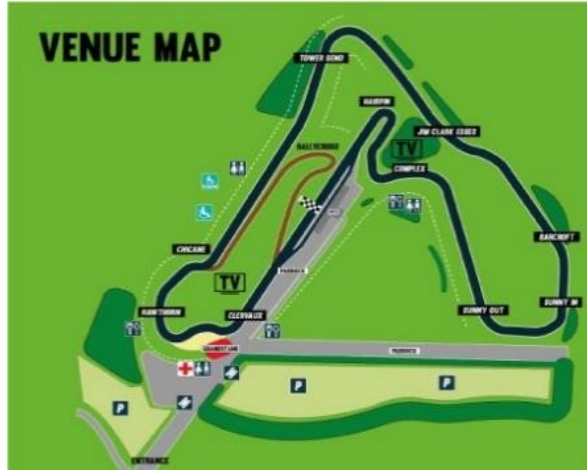

**Paddock Plan**

	Medical Centre <b>KEEP CLEAR</b>	Assembly Area	Paddock A 2 Sidecars	Parc Ferme	Pit Access Keep Clear	Garages Paddock A1 Sidecars	Race Administration	Garages Paddock A1 Sidecars
		Access Road Keep Clear	Access Road Keep Clear		Access Road Keep Clear			
	Scrutineering Bay							
<b>NSSCC</b>								
<b>Monoposto</b>								
<b>Porsche Club Championships</b>								
<b>Focus Cup</b>								

The areas for the above will be marked and you should not park in any area not allocated to your championship any vehicles incorrectly park will be moved.